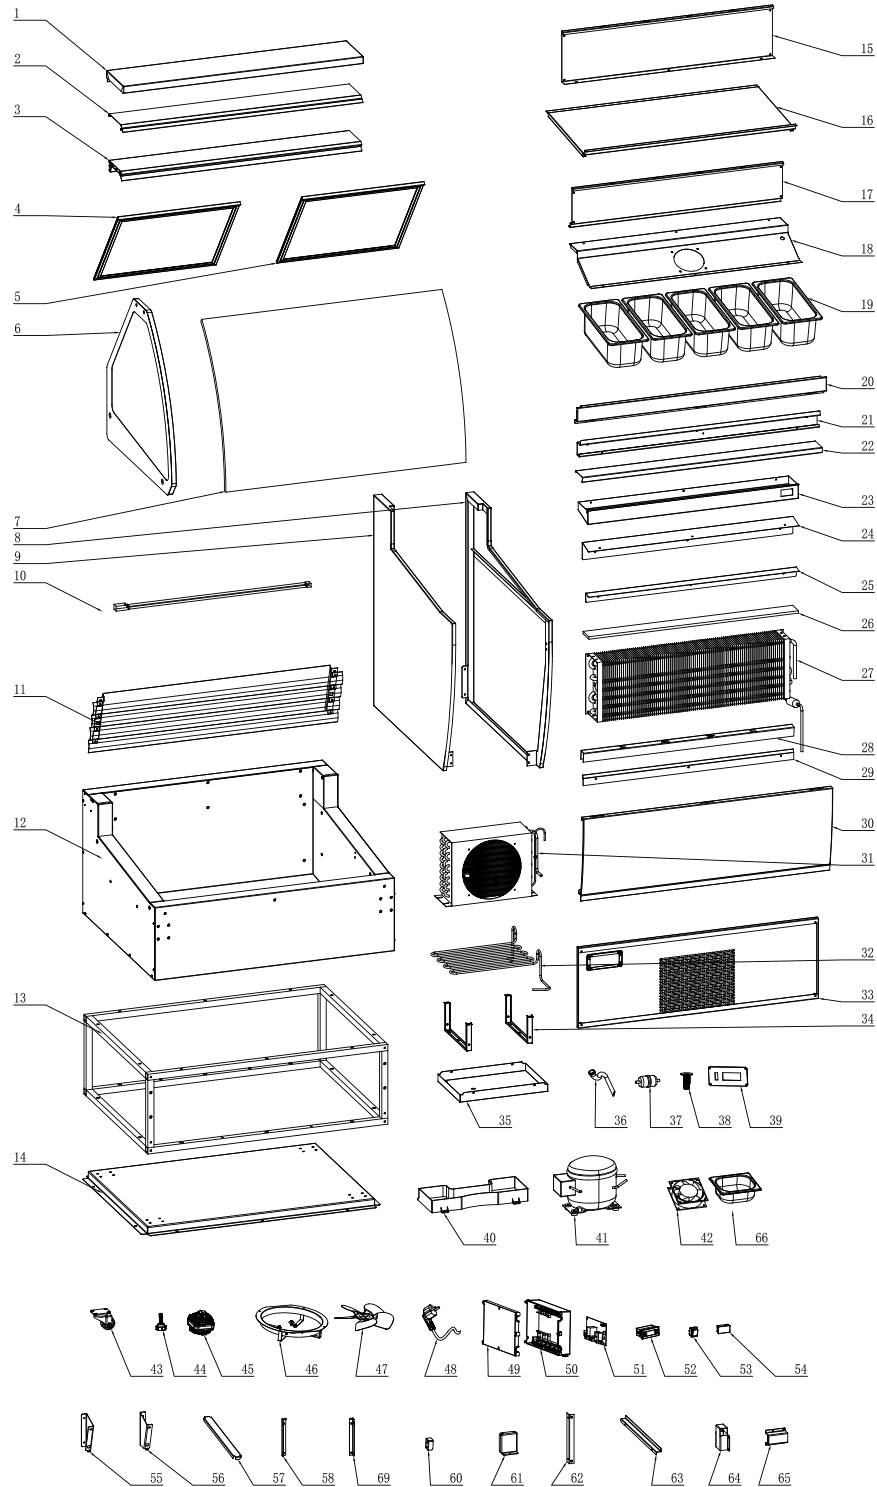

Parts Breakdown

Model **FR-CN-0010B** 49007

Parts Breakdown

Model FR-CN-0010B 49007

Item No.	Description	Position	Item No.	Description	Position	Item No.	Description	Position
AL847	Back Upper Board Foaming Body for 49007	1	AL865	Display Fix Board Foaming Assembly for 49007	23	AL826	Motor for 49007	45
AL848	Upper Pillar Decorating Board for 49007	2	AL866	Upper Windshield of Air Outlet for 49007	24	AL827	Flange for 49007	46
AL849	Upper Pillar for 49007	3	AL867	Bottom Windshield of Air Outlet for 49007	25	AL828	Condenser Fan for 49007	47
AL850	Big Door Glass Assembly for 49007	4	AL868	Cellular Board for 49007	26	AL829	Power Line for 49007	48
AL851	Small Door Glass Assembly for 49007	5	AL869	Evaporator for 49007	27	AL830	Cover of Assembly Box for 49007	49
AL787	Side Glass Assembly for 49007	6	AL870	Stainless Steel Strip for 49007	28	AL831	Base of Assembly Box for 49007	50
AL852	Curved Glass for 49007	7	AL871	Windshield of Air Inlet for 49007	29	AL832	Mainboard for 49007	51
AM053	Right Board Assembly for 49007	8	AM060	Front Panel Component for 49007	30	AL833	Display for 49007	52
AM054	Left Board Assembly for 49007	9	AL812	Condenser for 49007	31	AL834	Switch for 49007	53
AL853	LED for 49007	10	AL873	High Press Tube for 49007	32	AL835	Front Display for 49007	54
AL854	Shutter Assembly for 49007	11	AL874	Back Bottom Panel for 49007	33	AL836	Left Fix Board of Window Shades for 49007	55
AM058	Body Foaming Assembly for 49007	12	AL815	Water Tray Supporter for 49007	34	AL837	Right Fix Board of Window Shades for 49007	56
AL856	Base Assembly for 49007	13	AL816	Water Tray for 49007	35	AL838	Ice Cream Tray Fixing Straight Beam for 49007	57
AL857	Base Board for 49007	14	AL817	Water Leakage Pipe for 49007	36	AL839	Left Fixing Pillar of Front Baffle of Air for 49007	58
AL858	Back Baffle of Air Duct for 49007	15	AL818	Dry Filter for 49007	37	AL840	Right Fixing Pillar of Front Baffle of Air for 49007	59
AL859	Upper Baffle of Air Duct for 49007	16	AL819	Water Leakage Pipe Joint for 49007	38	AL841	Beam Fixing Plate for 49007	60
AL860	Front Baffle of Air Duct for 49007	17	AL820	Control Panel for 49007	39	AL842	Front Board Fix for 49007	61
AL861	Motor Fix Board for 49007	18	AL821	Water Box for 49007	40	AL843	Evaporator Fix Board for 49007	62
AL800	Ice Cream Plate for 49007	19	AL822	Compressor for 49007	41	AL844	Side Glass Fix Board for 49007	63
AM059	Front Upper Decorating Board for 49007	20	AL823	Fan Motor for 49007	42	AL845	Upper Fix Board of Side Board for 49007	64
AL863	Fix Pillar of Curved Glass for 49007	21	AL824	Casters for 49007	43	AL846	Front Fix Board of Side Board for 49007	65
AL864	Body Decorating Board for 49007	22	AL825	Adjustable Feet for 49007	44	AM052	Scoop Pan for 49007	66